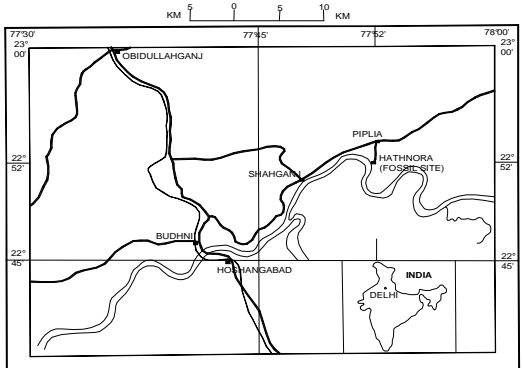

# HOMO ERECTU AND OCCURRENCE OF VOLCANIC ASH BED IN NARMADA VALLEY, M.P., INDIA

LOCALLY MAP OF NARMADA MAN FOSSIL

## LITHO STRATIGRAPHIC SEQUENCE OF QUATERNARY DEPOSITS NARMADA VALLEY

EXPOSED SECTION  
CONCEALED SECTION

LITHOSTRATIGRAPHIC SECTION OF QUATERNARY DEPOSITS OF HOMONID FOSSIL LOCALITY HATHNORA NARMADA VALLEY, SEHORE & HOSHANGABAD DISTRICTS, (M.P.) INDIA