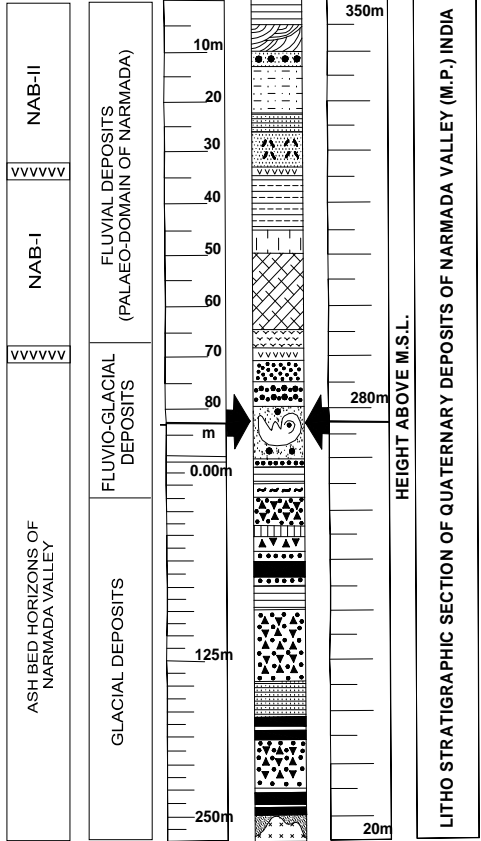

# HOMO ERECTU AND OCCURRENCE OF VOLCANIC ASH BED IN NARMADA VALLEY, M.P., INDIA

LOCALLY MAP OF NARMADA MAN FOSSIL

## LITHO STRATIGRAPHIC SEQUENCE OF QUATERNARY DEPOSITS NARMADA VALLEY

EXPOSED SECTION  
CONCEALED SECTION

LITHOSTRATIGRAPHIC SECTION OF QUATERNARY DEPOSITS OF HOMONID FOSSIL LOCALITY HATHNORA NARMADA VALLEY, SEHORE & HOSHANGABAD DISTRICTS, (M.P.) INDIA